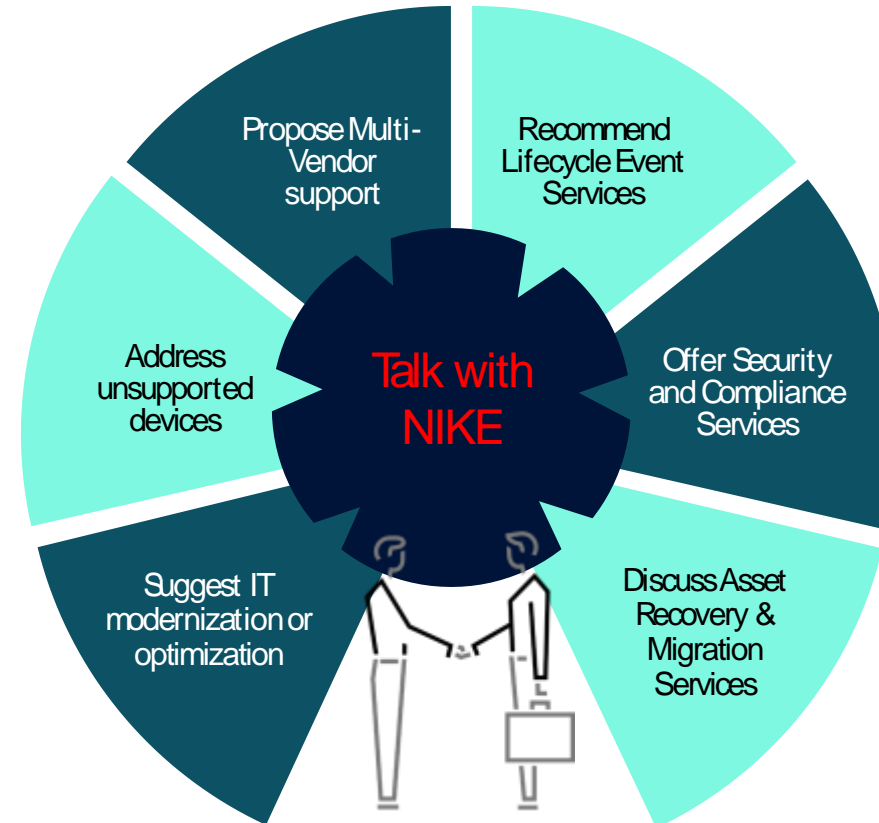

HPE Customer Asset Program: CAP

AI Driven Discovery & Analytics Tool to help us help you understand your complete environment, resulting in more consultative and informative recommendations.

- •Categorised overview of IT equipment types, learn the scale and composition of your customer environment
- •Builds a profile of your business growth patterns, tailor a solution for your short to long term business outcomes
- •Proactively plan for IT Lifecycle refresh, recommend a modernization roadmap, address device functionality and disposal

Use the HPE CAP Report to build a Customer specific strategy and sales plan