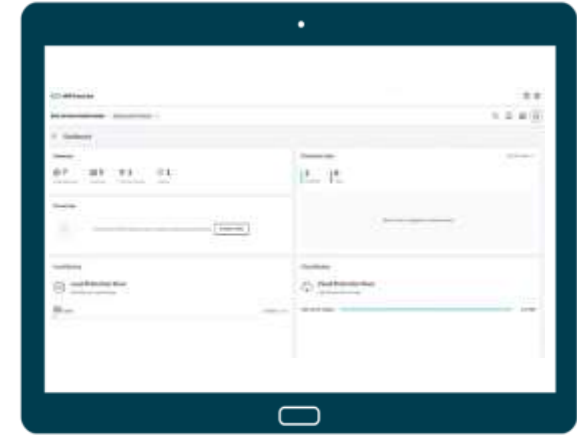

HPE Backup and Recovery Service: 90 day free trial

- Protect data effortlessly, efficiently
- Harness cloud-native backups
- Secure your data everywhere

Try HPE Backup and Recovery Service free for 90 days. If you're looking to protect VMware VMs, register for an HPE GreenLake for Storage account and **immediately protect up to 5TBs of data in the cloud. It's that simple.** [Get your a 90-day free trial here](#)

HPE Backup and Recovery Service

[HPE Backup and Recovery Service QuickSpecs](#)

[4 Minute Demo: HPE Backup and Recovery Service for VMware](#)