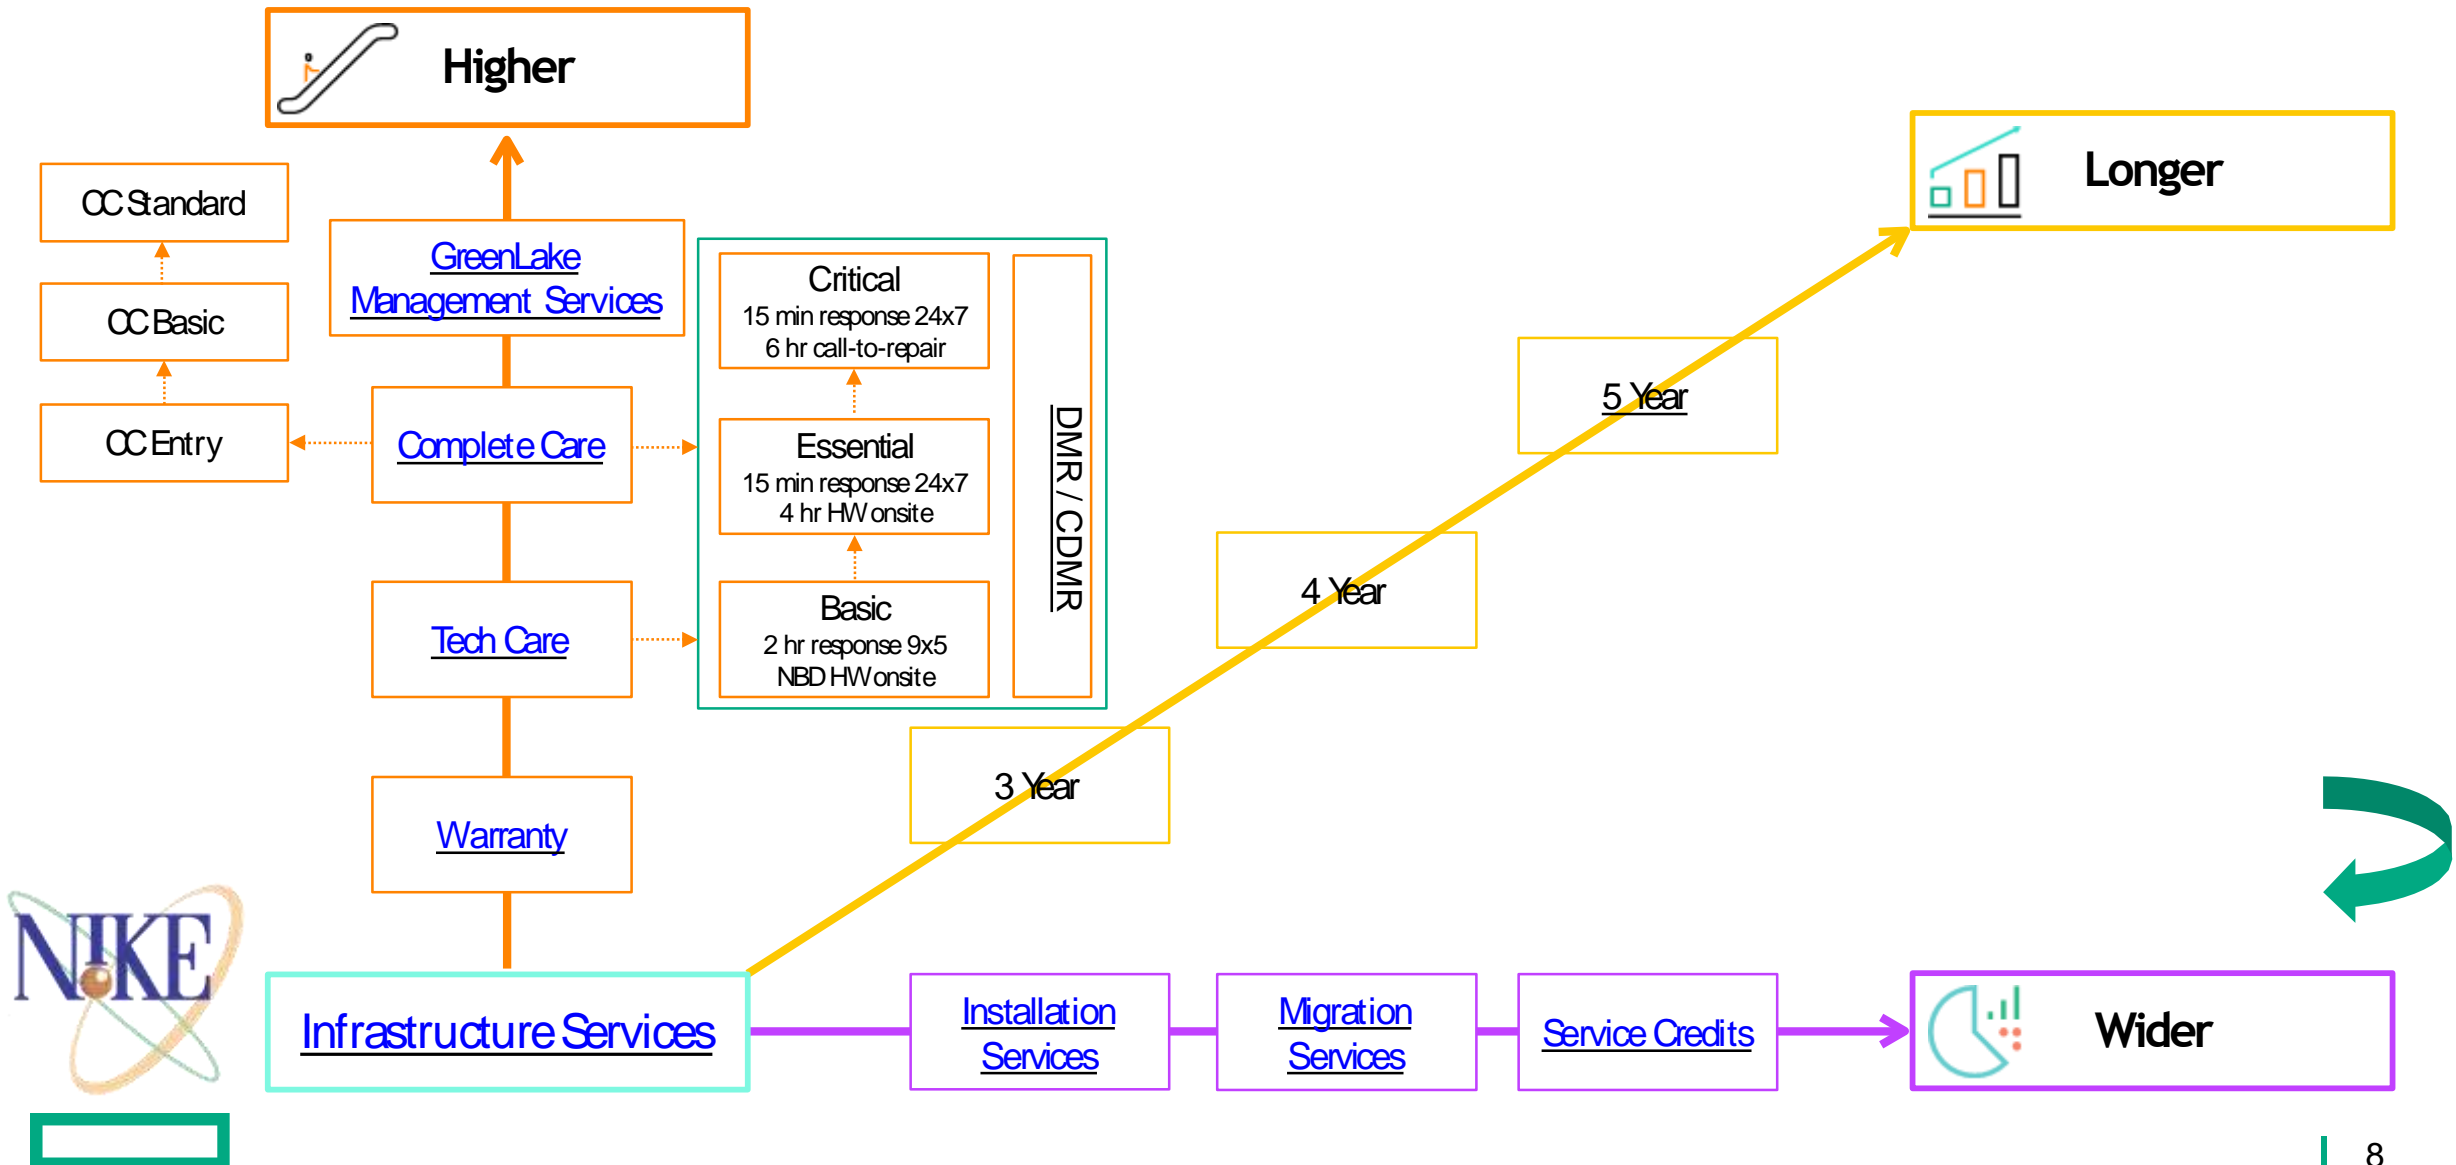

HPE Infrastructure Services: Higher, wider, longer