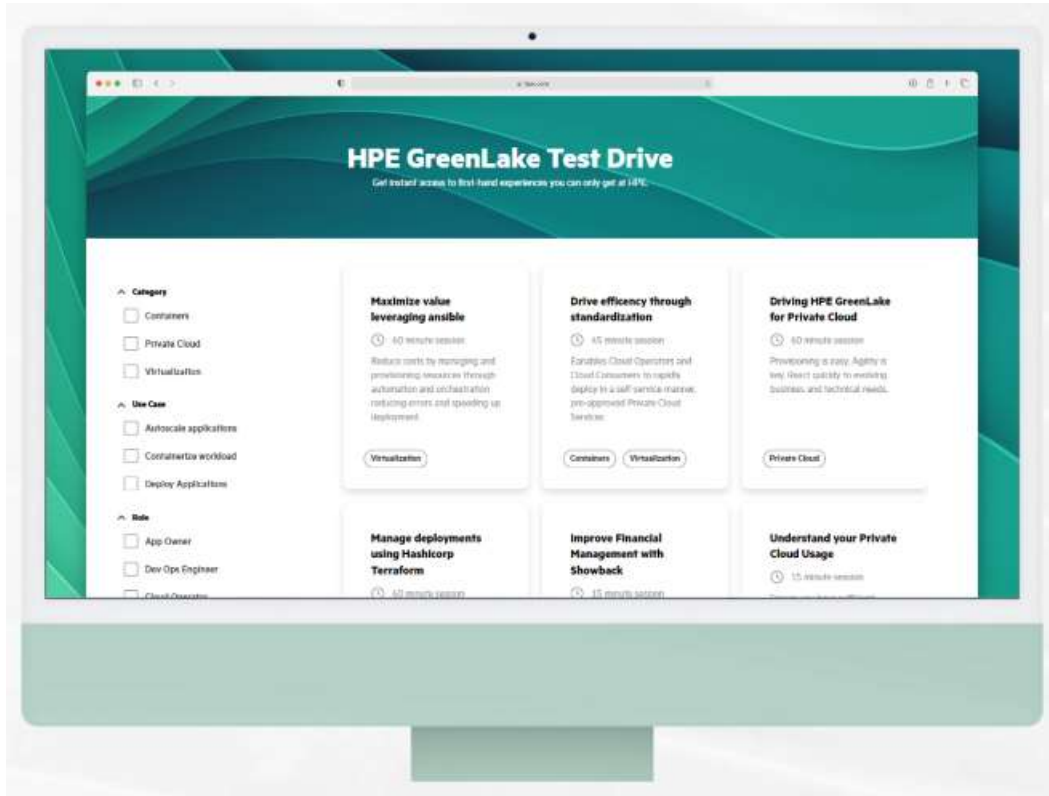

GreenLake

Experience HPE GreenLake cloud services

Take HPE GreenLake for a no-cost, no-obligation test drive. This guided, hands-on experience allows you to explore cloud services in a live production environment.

[Sign in to access the test drive](#)
or [Create an account](#)